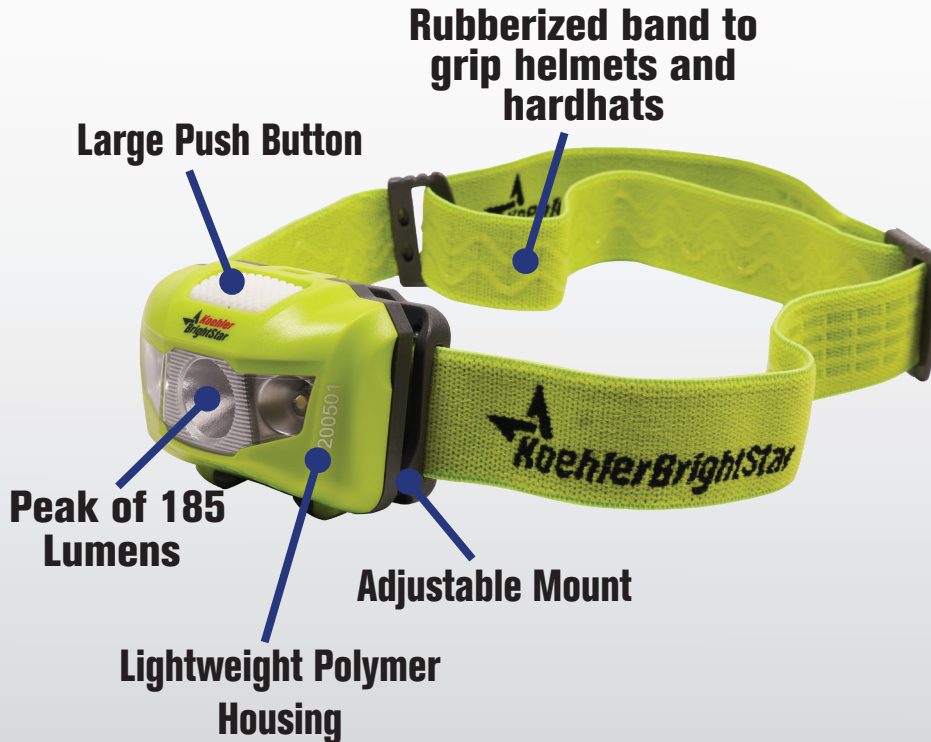

BRIGHT STAR

VISION LED

ITEM# 200501 | 3AAA LED Headlamp

ITEM# 200501-B (Batteries Included) | 3AAA LED Headlamp

UPC# 016731205010

Advanced LED Technology For The Best-In-Class Optimal Vision

Features

- Modes: High Spot, Low Spot, High Flood, Low Flood
- Runs 6.75 hours on High and 20 hours on Low
- Low profile design fits within most visors and shields
- IPx4 rated water-resistant design
- Drop rating of one meter

Safety Ratings

Intrinsically Safe: UL / ATEX / IECEx / UKEX
 Class I, II, III Div 1 C-G T4
 Ex ia op is IIC T4 Ga
 Approved for use only with:
 KBS Power Solutions MaxX KA1200,
 KBS Power Solutions Prime KA1100
 and Energizer E92

Light Source: Advanced LED Technology

Light Output: 185lm (high) / 65lm (low)

Peak Beam Intensity: 1,000cd (high) / 320cd (low)

Beam Distance: 63m (high) / 35m (low)

Run Time: 6.75 Hours (high) / 20 Hours (low)

Ingress Protection: Water-Resistant IPX4

Weight: 3.5 oz with Batteries

Length: 2.4 in. **Width:** 1.4 in. **Height:** 1.8 in.

Color: High-Vis Green